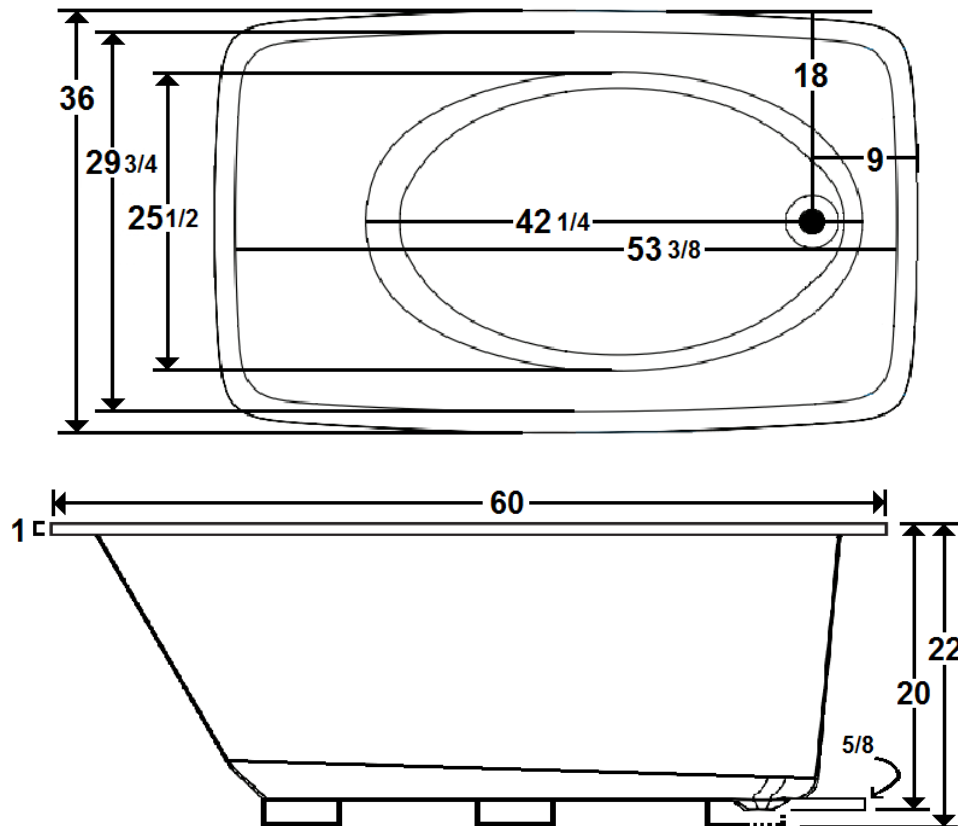

MONETA 1

60" x 36" Drop-In Acrylic Tub

Model Number
6036MT064
Drop-In Soaker in White

Features

- Constructed of high-gloss durable acrylic
- Textured slip resistant bottom
- Deep bathing well
- Pre-leveled base for easy installation
- Transitional / Modern design
- Limited lifetime warranty
- Made in the USA

All dimensions are +/- 1/2" and subject to change without notice

Technical Information

- Weight: 128 lbs.
- Water Depth to Overflow: 16 1/4"
- Water Capacity: 75 gal.
- Sump Dimension: 42 1/4" x 25 1/2"